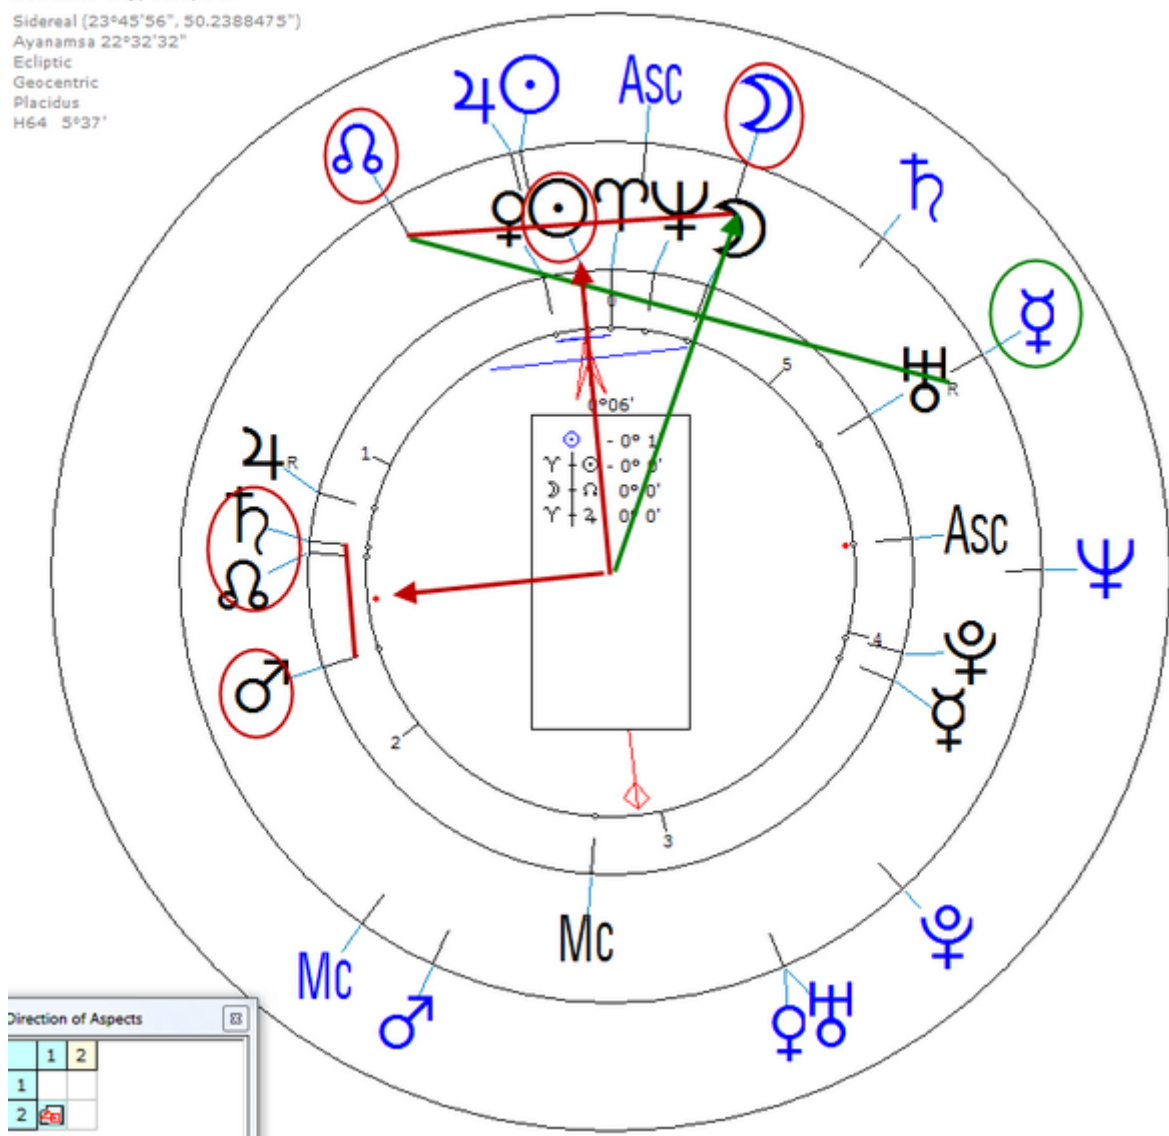

Nordli, Ernie

15 June 1912 at 18:00 (= 6:00 PM)Salt Lake City, Utah, 40n46, 111w53

American animation designer and layout artist.

<https://www.astro.com/astro-databank/Nordli,_Ernie>

Ernie Nordli died on 22 April 1968 in San Francisco, California, aged 55, according to Walt Peregoy by suicide.

Progressed Lunar Return (Harmonic 64)

Lunar ☾/♋ = ♂_n/♃_n

Lunar ♀/♋ = Lunar ☾

Nordli, Ernie
15 June 1912 Sat 18:00 (GMT-7) 40°45'39"N 111°53'25"W
Salt Lake City, Utah, USA
Sidereal (23°45'56", 50.2388475")
Ayanamsa 22°32'32"
Ecliptic
Geocentric
Placidus
H64 5°37'